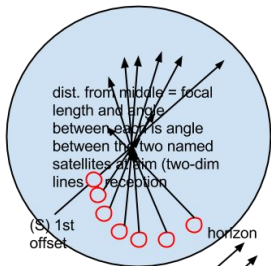

Arrow's mean aimed reflections of the Inbf's to each satellite
Circles mean Inbf placements, named conventions.
Used N/S most southern satellite as highest angle accrued at offset angle in flat/horizontally mounted satellite dish; 1st offset; center of dish aimed